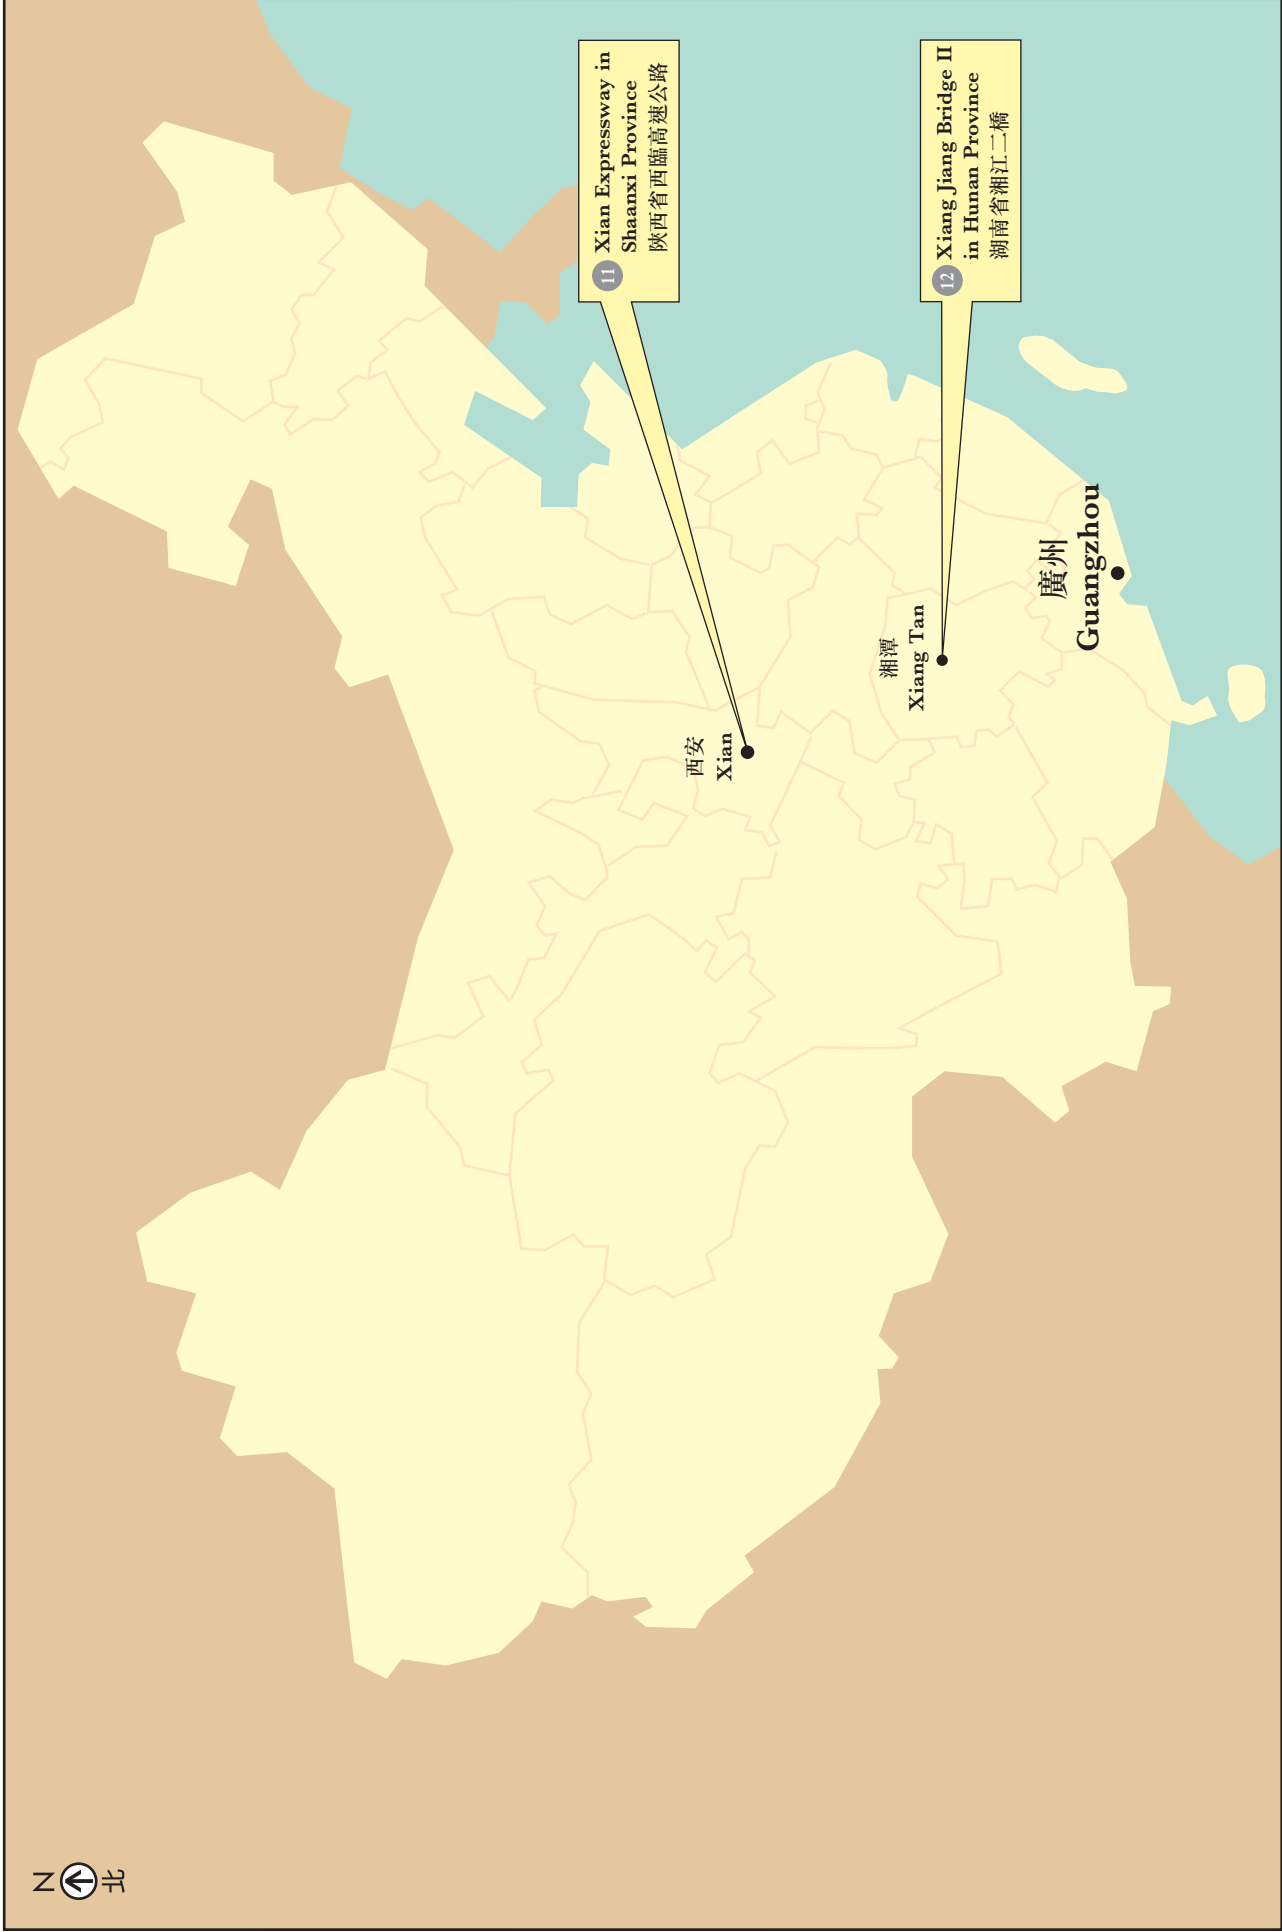

Location Map of Toll Road Projects inside Guangdong Province 廣東省內項目位置圖

Location Map of Toll Road Projects outside Guangdong Province
廣東省外項目位置圖