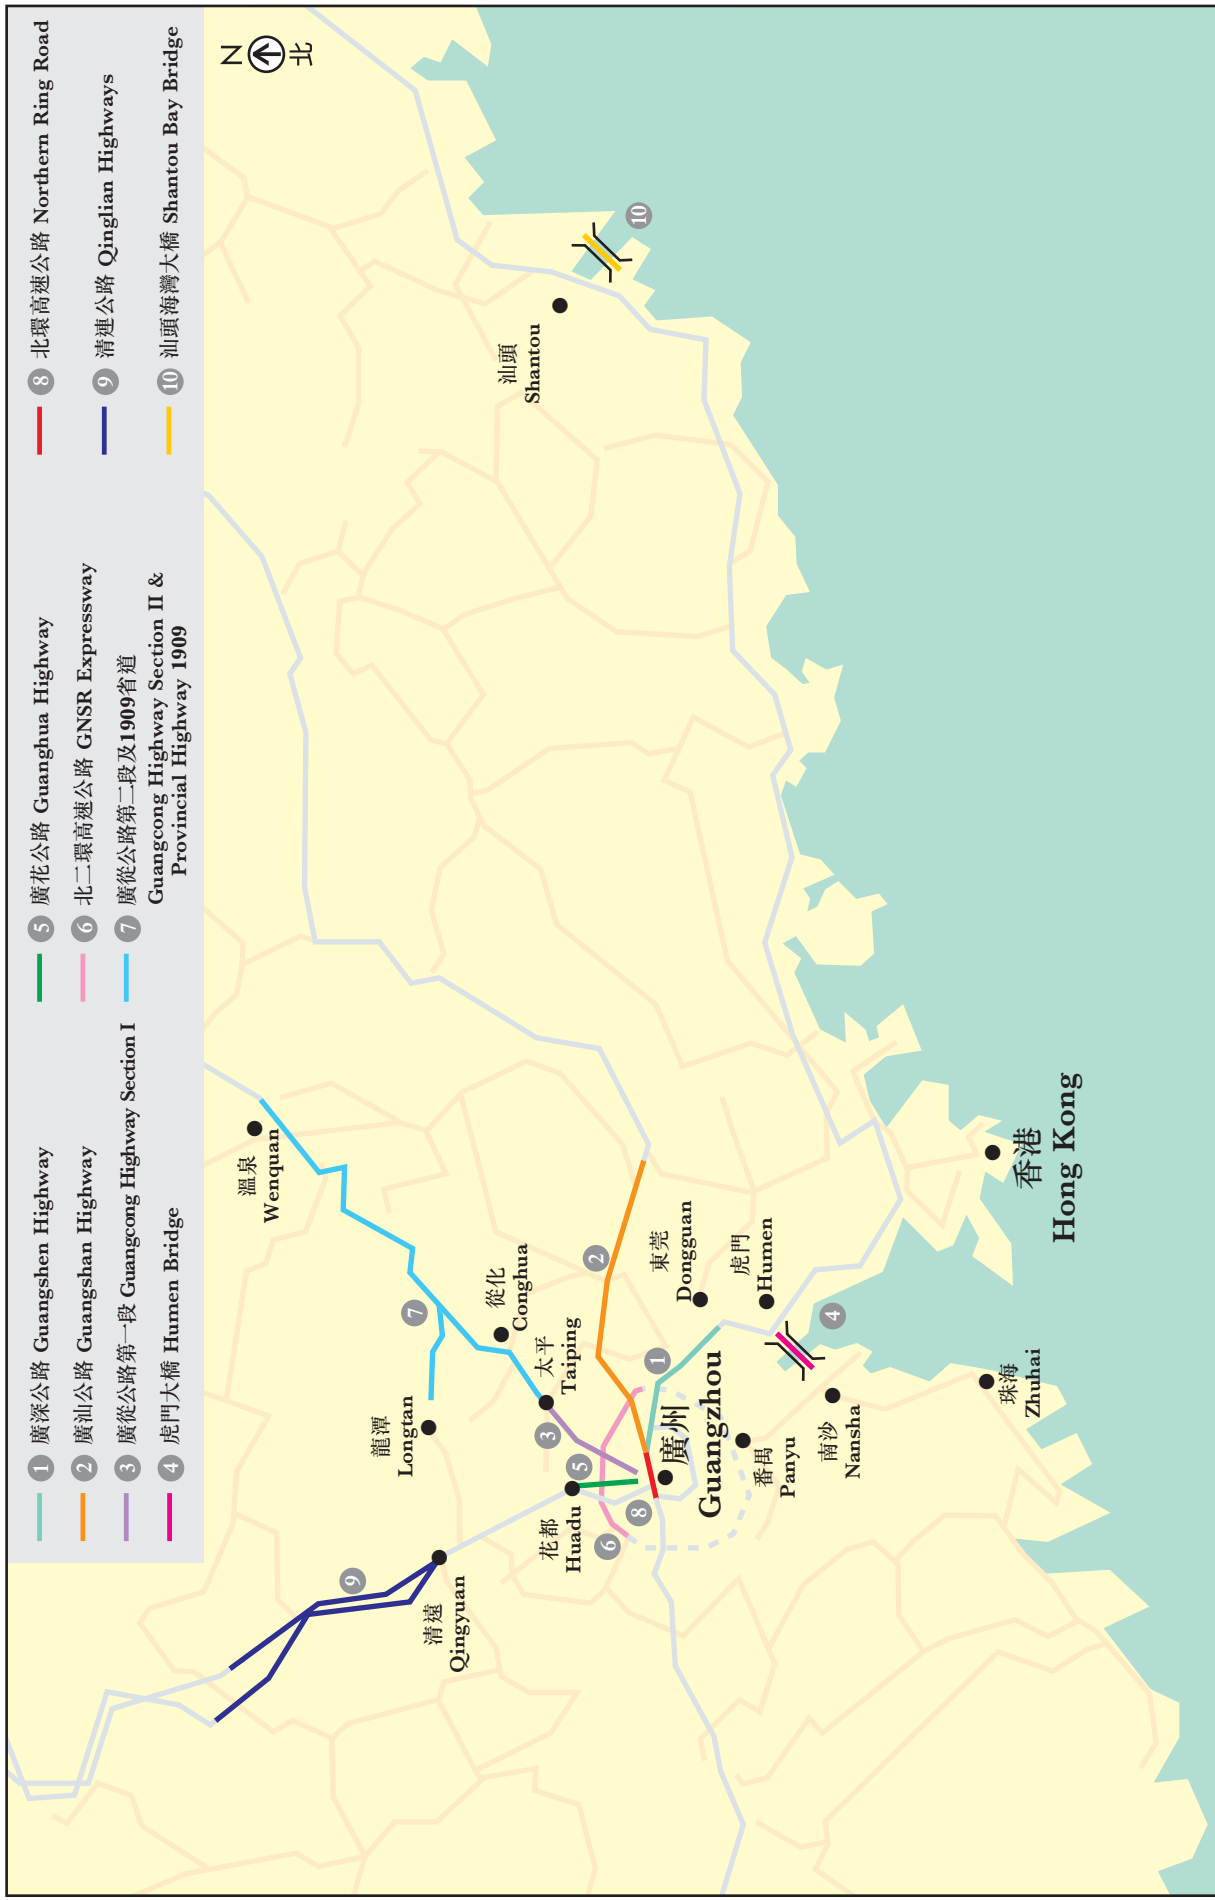

Location Map of Toll Road Projects inside Guangdong Province 廣東省內項目位置圖

Location Map of Toll Road Projects outside Guangdong Province
廣東省外項目位置圖