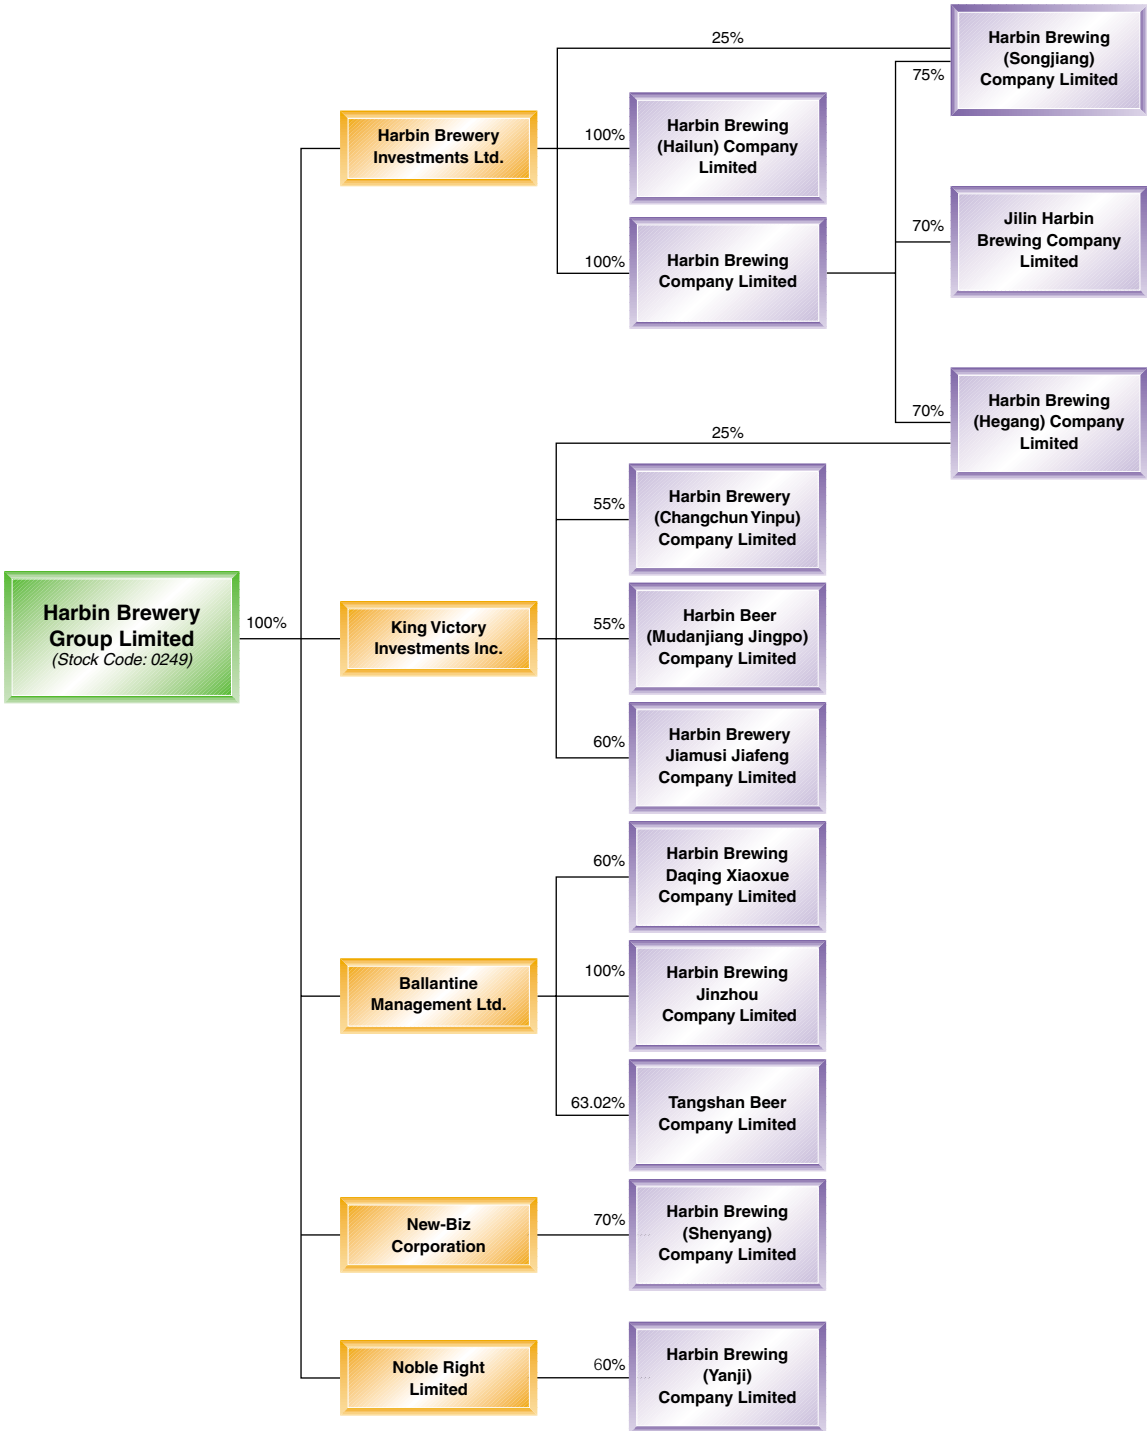

Simplified Corporate Structure Chart

Note: The percentages shown represent the attributable interest of the Company or its subsidiaries as of 31 December 2003.

中國啤酒第一廠 始建於1900年

HADI

First Beer in China