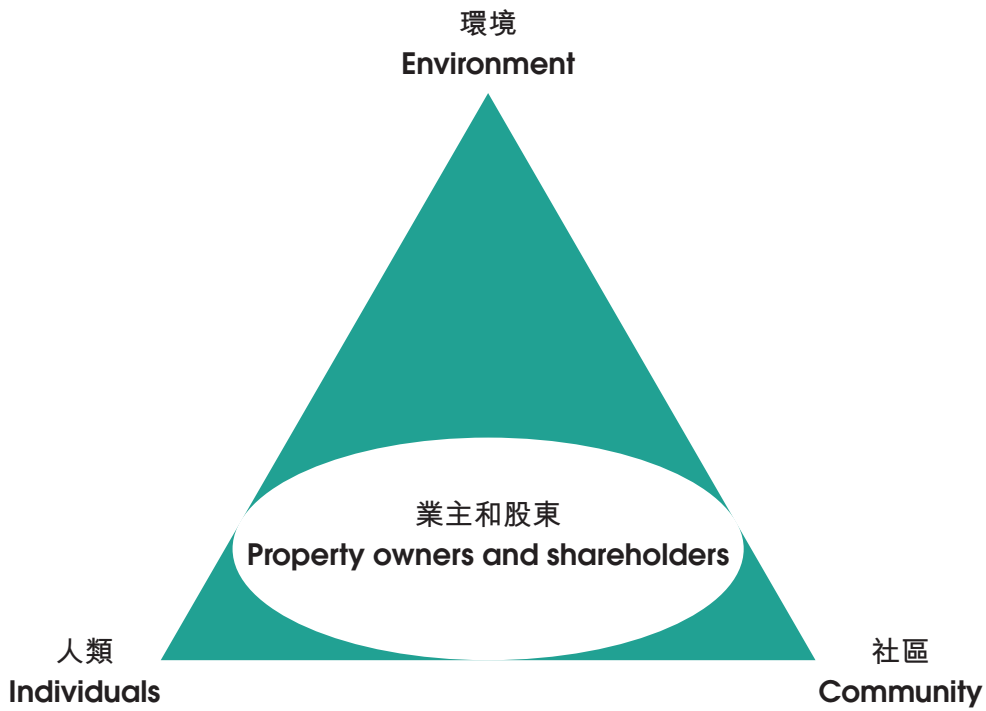

## BASIC IDEA 基本理念

Hopson Development's philosophy is "property owners and shareholders as core", and making contributions for them is always our mission. Providing satisfaction guarantee to property owners to meet their needs is always our top priority; "because we are Hopson Development, we can". We strive to provide an excellent living environment for property owners, and yielding the best investment returns for our shareholders.

合生創展的理念是「以業主和股東為中心」，為業主和股東做貢獻是我們永遠的使命。我們將業主的需求放在首位，為業主提供“因為是合生創展，所以做得到”的信心保證。我們竭誠為業主創造優越的生活環境，為股東提供最佳的投資回報。

# BASIC IDEA 基本理念