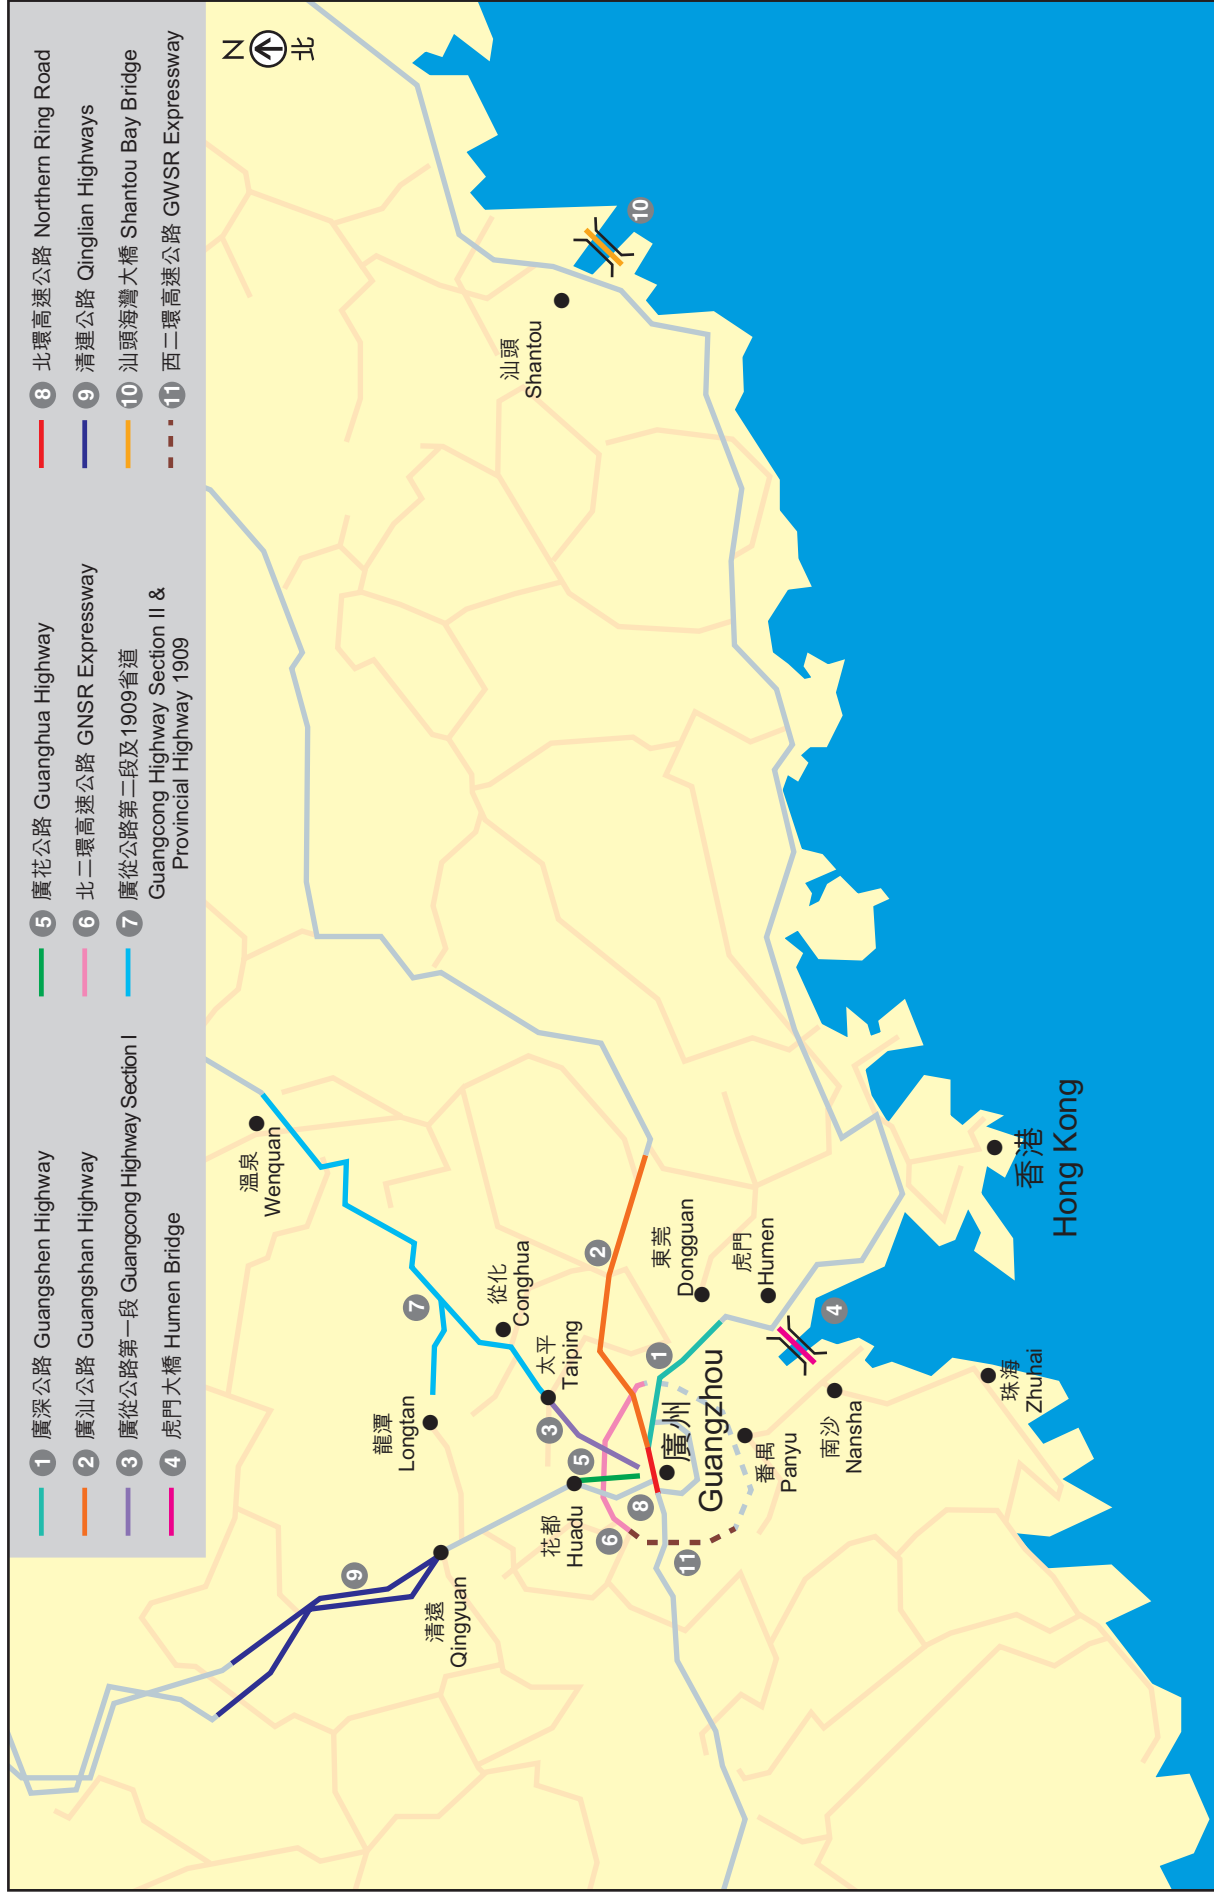

Location Map of Toll Road Projects inside Guangdong Province

廣東省內項目位置圖

Location Map of Toll Road Projects outside Guangdong Province

廣東省外項目位置圖