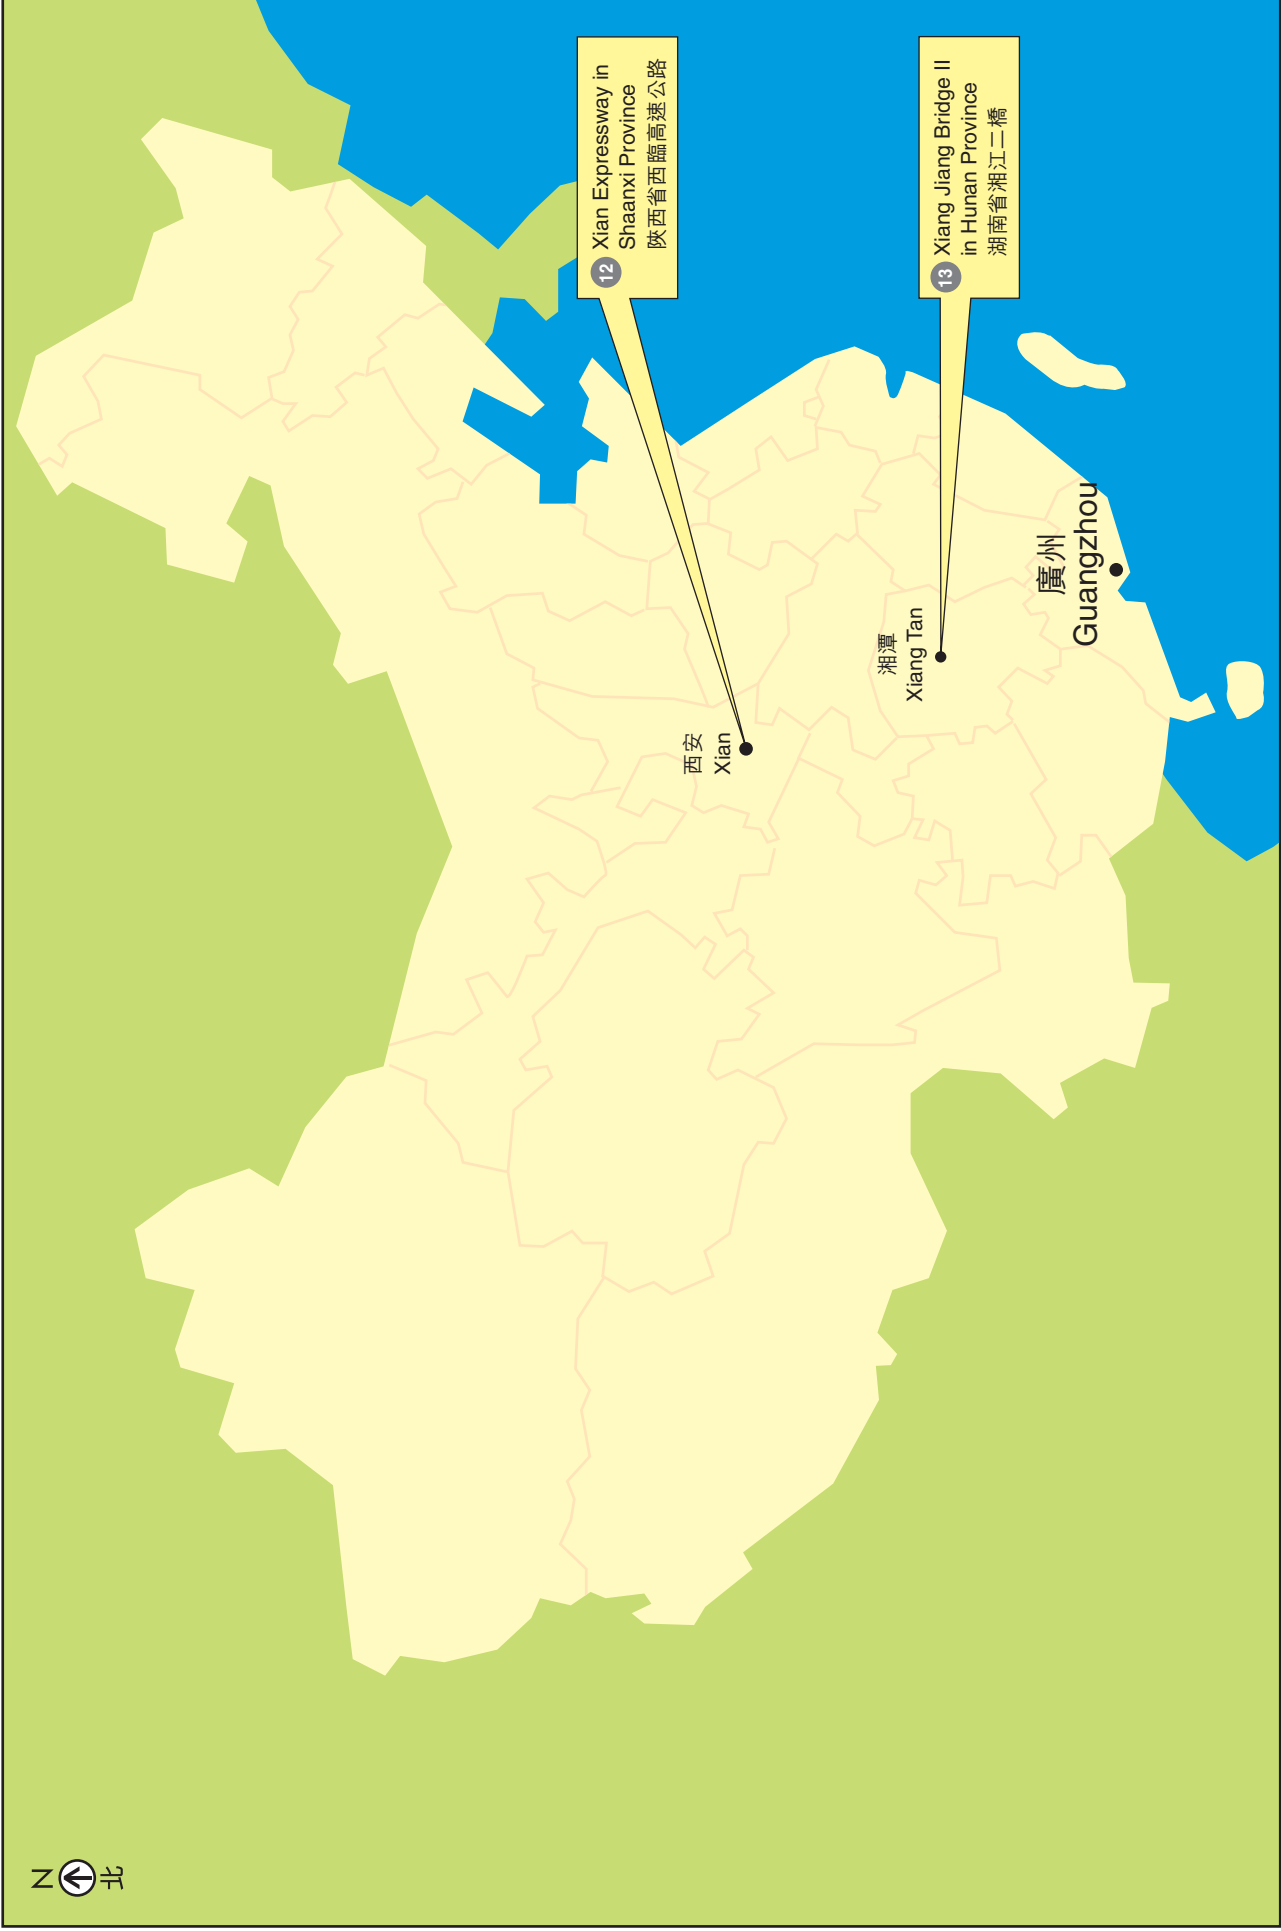

Location Map of Toll Road Projects inside Guangdong Province

廣東省內項目位置圖

Location Map of Toll Road Projects outside Guangdong Province

廣東省外項目位置圖