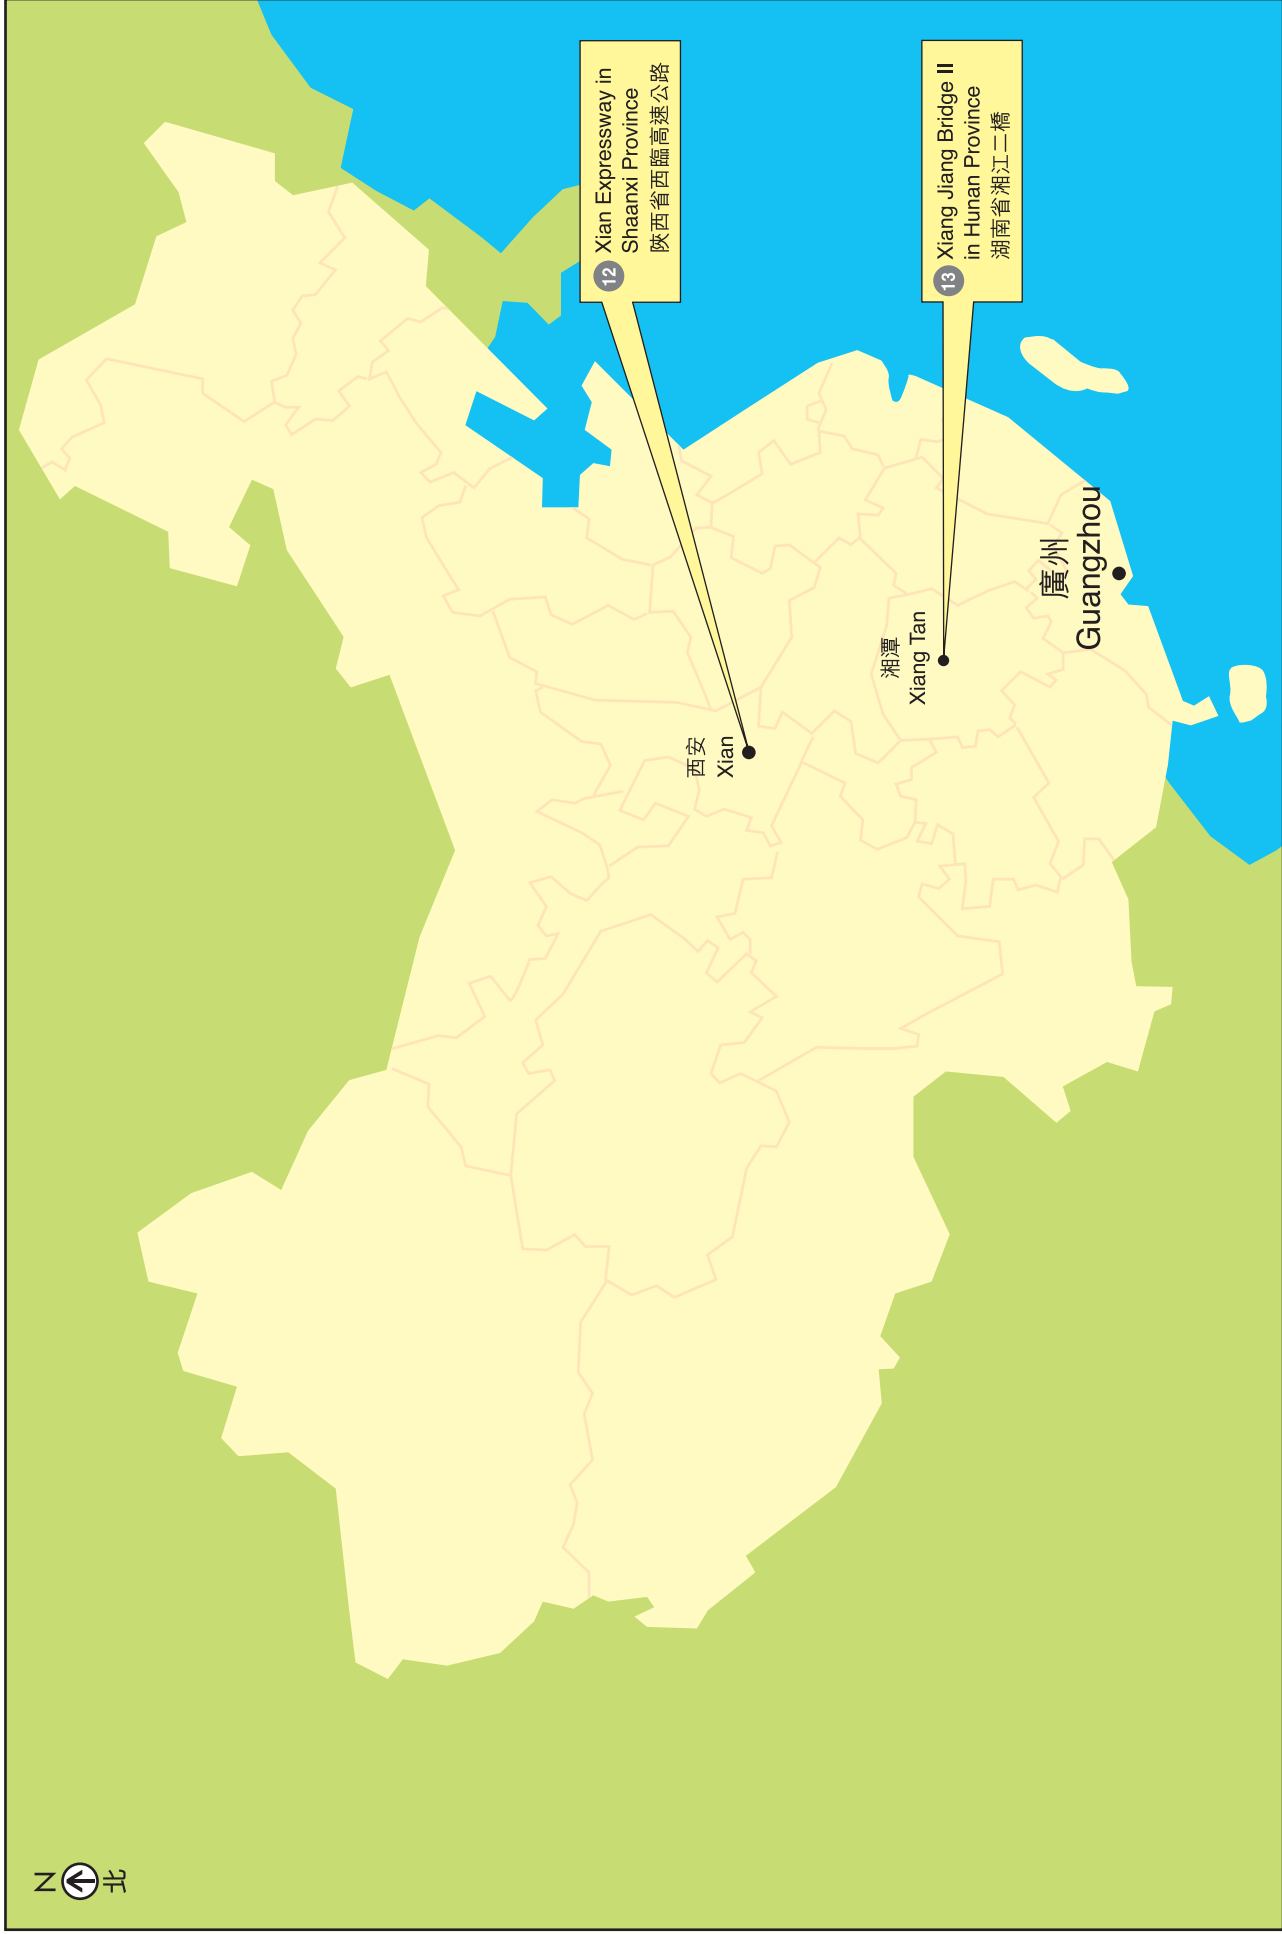

Location Map of Toll Road Projects inside Guangdong Province

廣東省內項目位置圖

Location Map of Toll Road Projects outside Guangdong Province

廣東省外項目位置圖