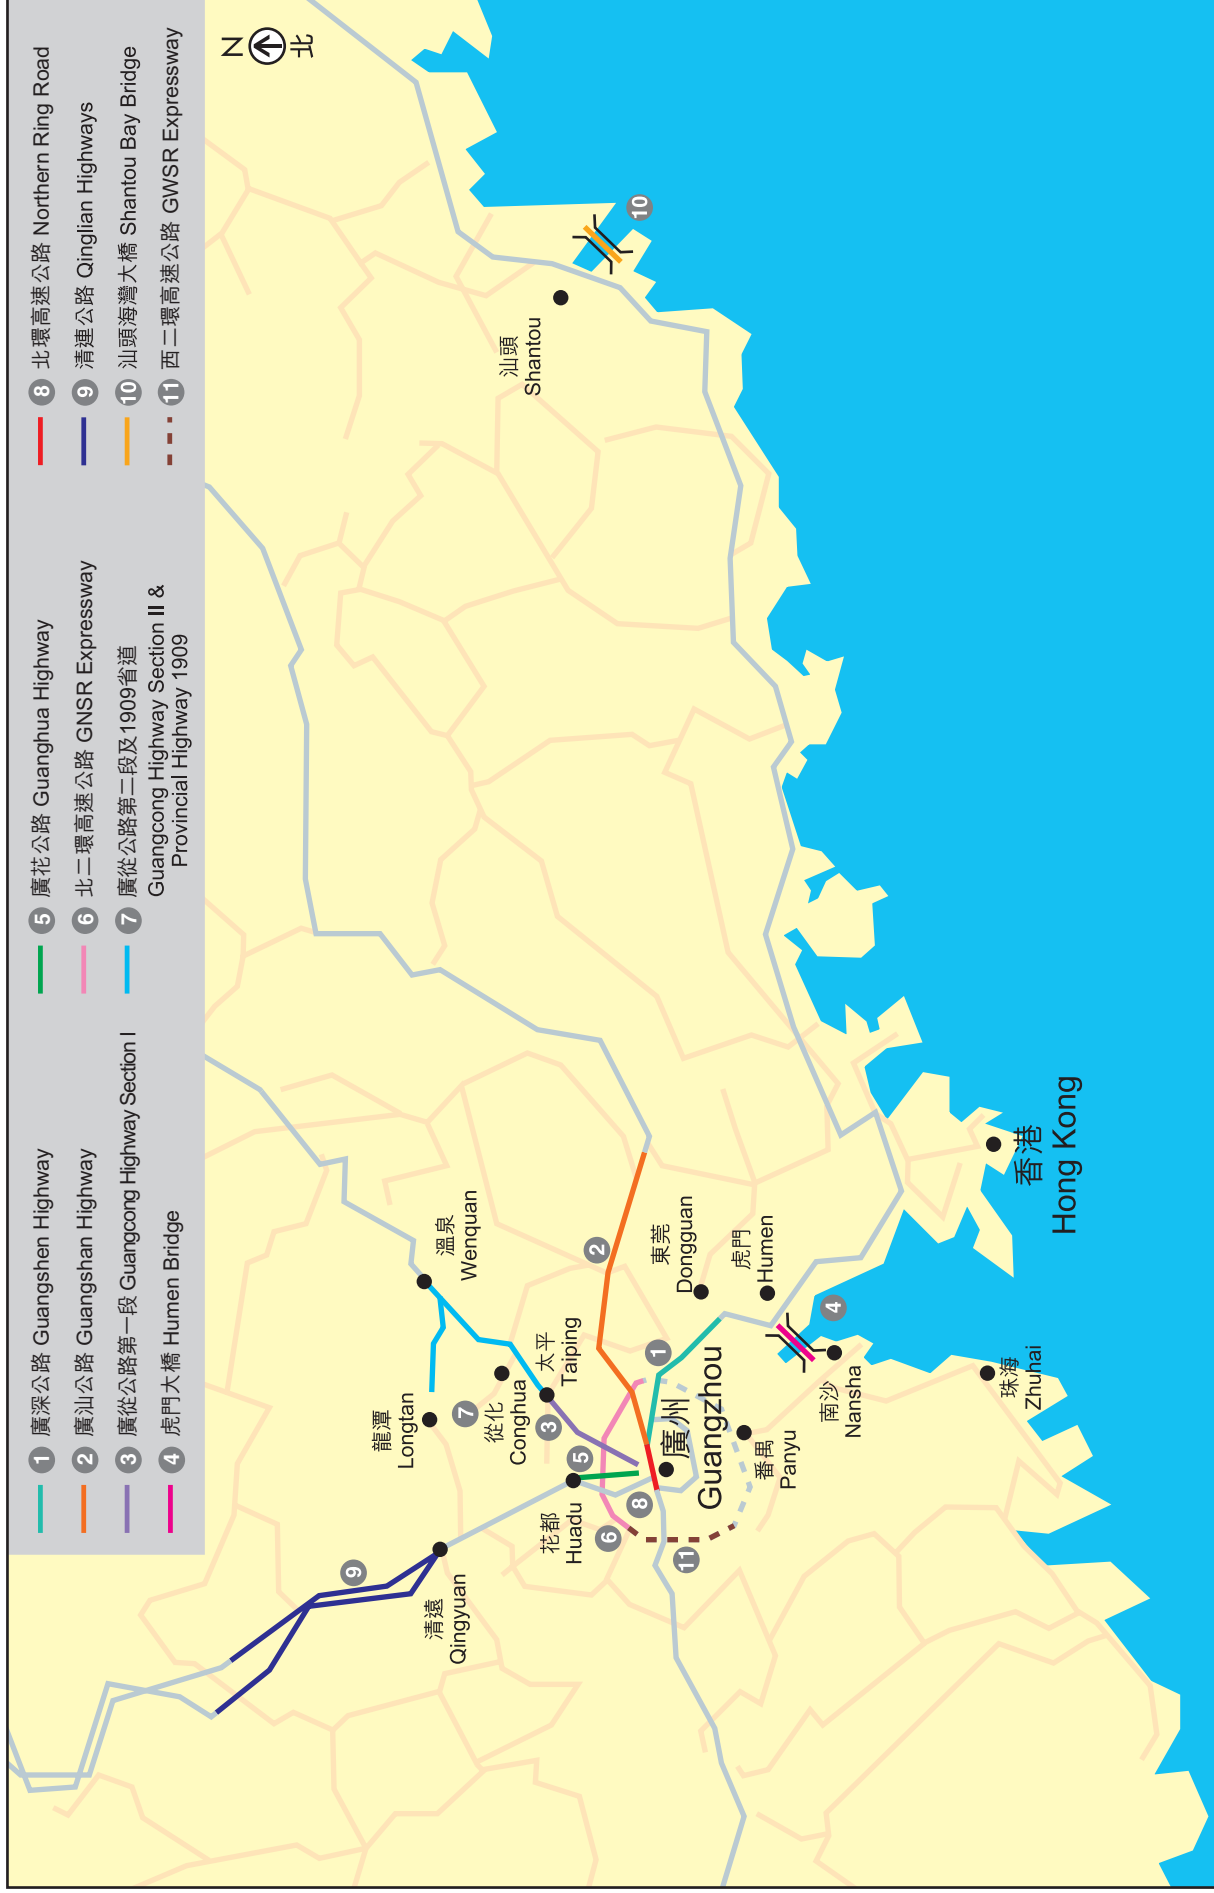

Location Map of Toll Road Projects inside Guangdong Province

廣東省內項目位置圖

Location Map of Toll Road Projects outside Guangdong Province

廣東省外項目位置圖